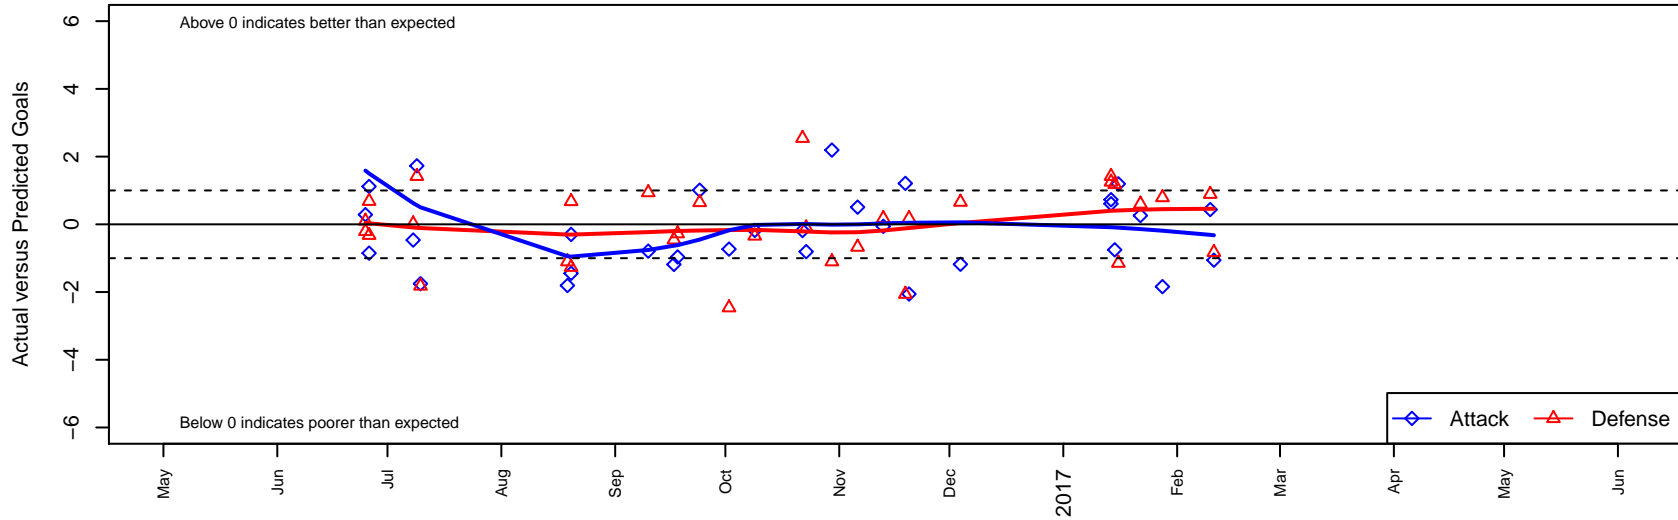

# Slammers Orange B02

Rainier Valley Slammers  
 Auburn, WA  
 B02 total strength=1399  
 attack=9.8 defense=6.5  
 fall league = RCL B02 Div 3  
 notes= McDermott 2013

alt names used:  
 RAINIER VALLEY SLAMMERS RVS B02 ORA  
 RVS B02 Orange  
 RVS B02 Orange  
 RVS B02  
 RVS B02 Orange

**Slammers Orange B02**  
 Dots are actual minus expected GF (blue circles) and GA (red triangles).  
 Blue line is smoothed change in attack strength. Red is smoothed change in defense strength.

**attack and defense variance (black dot)  
relative to other teams  
and top 10 in region**