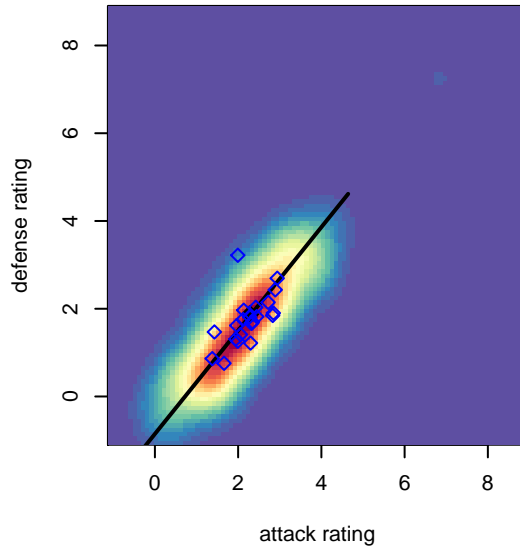

**attack and defense rating
relative to others at age
and all opponents in last 13 months**