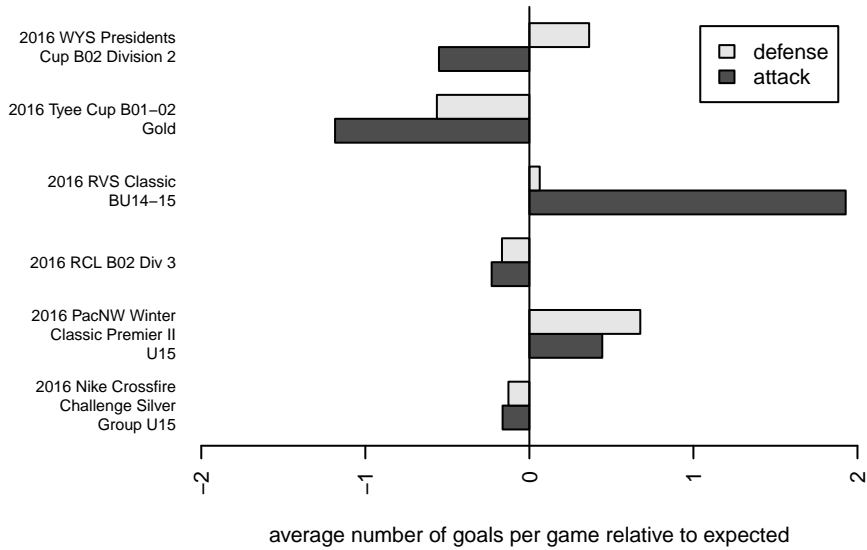

Performance relative to 13 month average