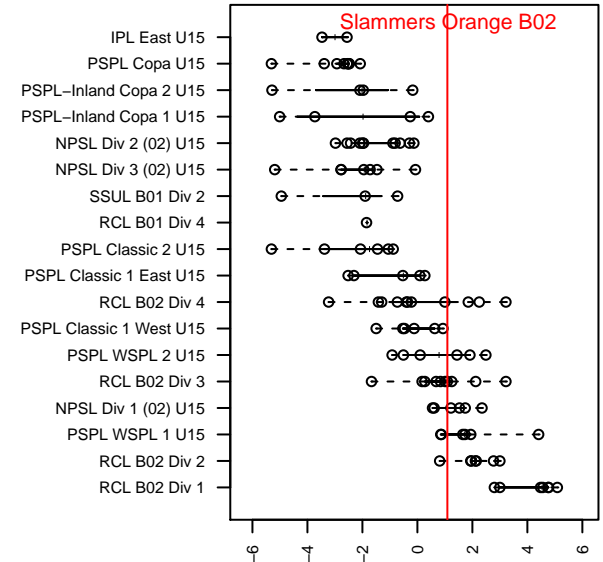

**attack and defense rating
relative to others at age
and all opponents in last 13 months**