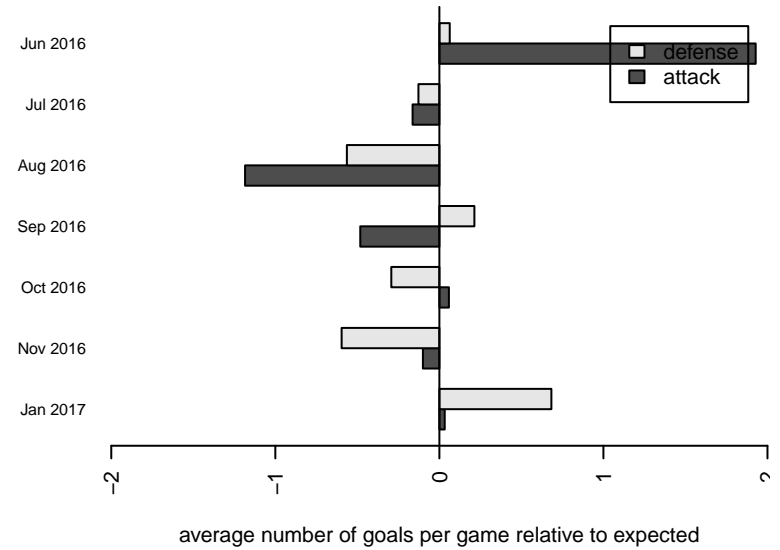

Performance relative to 13 month average